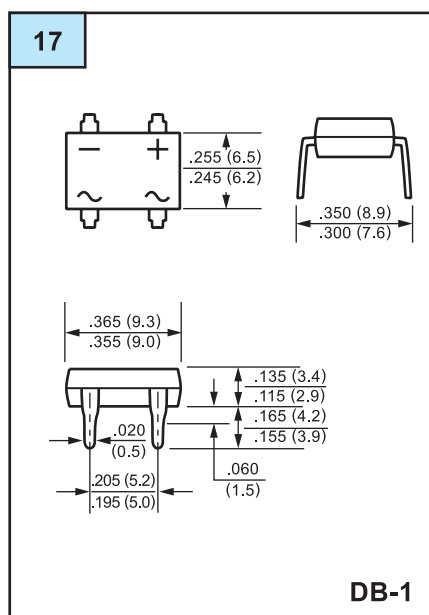

OUTLINE DRAWING

Unit: mm

OUTLINE DRAWING

Unit: mm

OUTLINE DRAWING

Unit: mm

OUTLINE DRAWING

Unit: mm