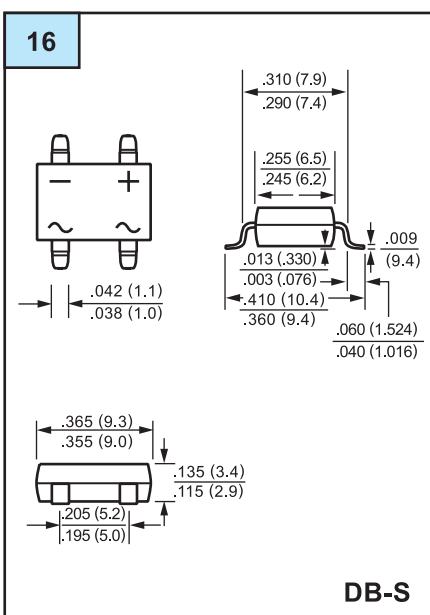

OUTLINE DRAWING

Unit: mm

OUTLINE DRAWING

Unit: mm

OUTLINE DRAWING

Unit: mm

OUTLINE DRAWING

Unit: mm