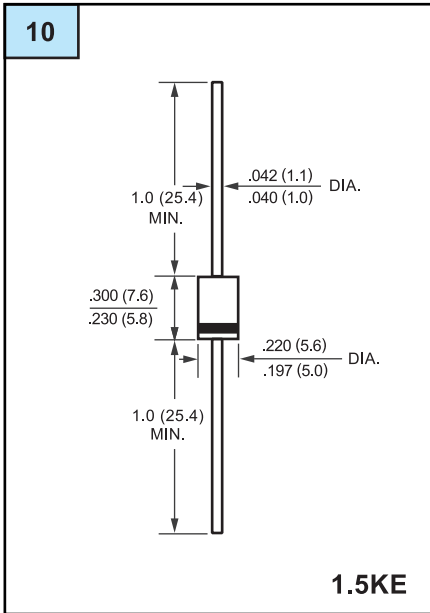

OUTLINE DRAWING

Unit: mm

OUTLINE DRAWING

Unit: mm

OUTLINE DRAWING

Unit: mm

OUTLINE DRAWING

Unit: mm