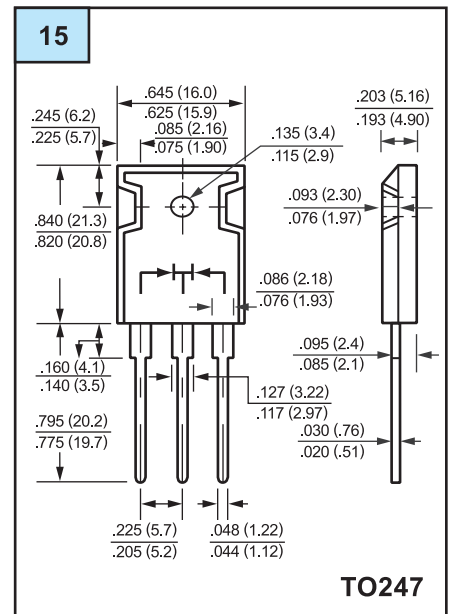

OUTLINE DRAWING

Unit: mm

OUTLINE DRAWING

Unit: mm

OUTLINE DRAWING

Unit: mm

OUTLINE DRAWING

Unit: mm