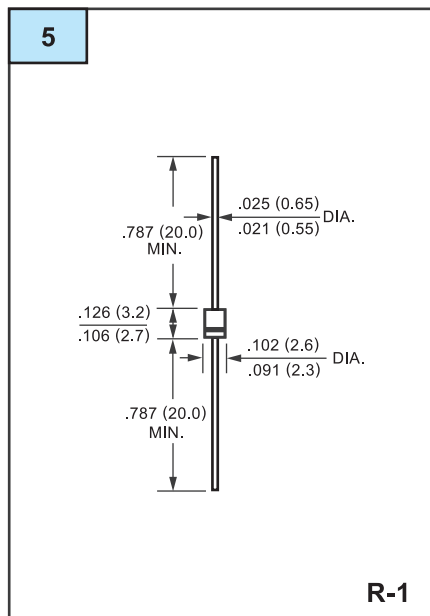

OUTLINE DRAWING

Unit: mm

OUTLINE DRAWING

Unit: mm

OUTLINE DRAWING

Unit: mm

OUTLINE DRAWING

Unit: mm