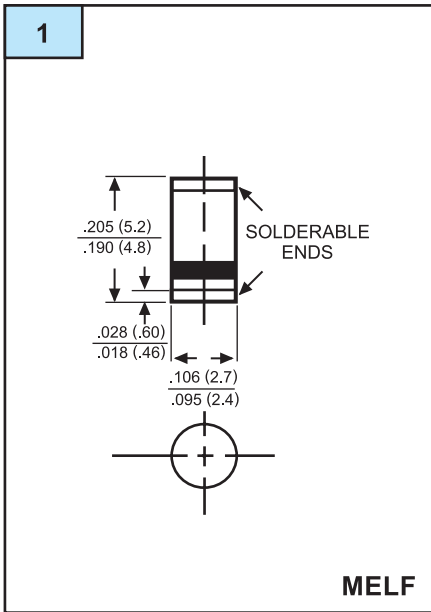

OUTLINE DRAWING

Unit: mm

OUTLINE DRAWING

Unit: mm

OUTLINE DRAWING

Unit: mm

OUTLINE DRAWING

Unit: mm