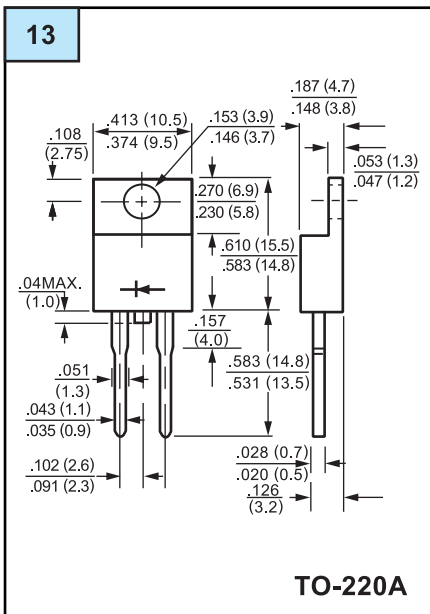

OUTLINE DRAWING

Unit: mm

OUTLINE DRAWING

Unit: mm

OUTLINE DRAWING

Unit: mm

OUTLINE DRAWING

Unit: mm