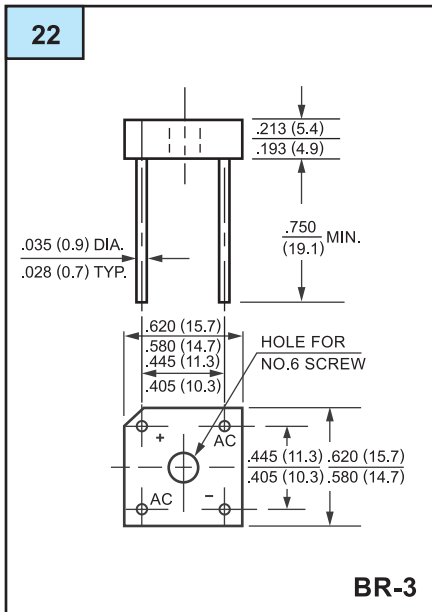

OUTLINE DRAWING

Unit: mm

OUTLINE DRAWING

Unit: mm

OUTLINE DRAWING

Unit: mm

OUTLINE DRAWING

Unit: mm