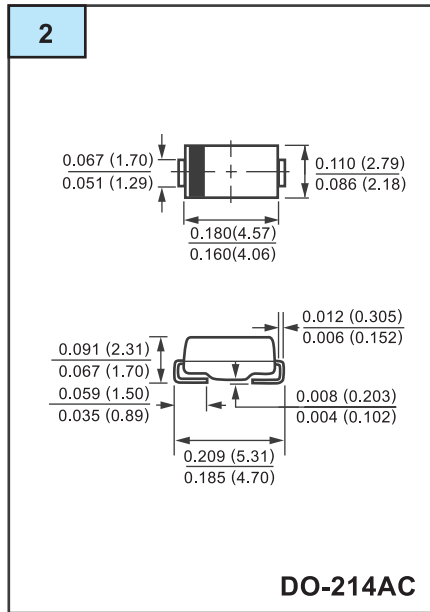

OUTLINE DRAWING

Unit: mm

OUTLINE DRAWING

Unit: mm

OUTLINE DRAWING

Unit: mm

OUTLINE DRAWING

Unit: mm