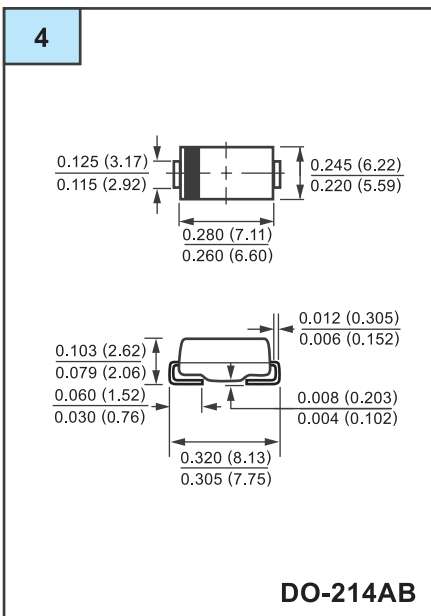

OUTLINE DRAWING

Unit: mm

OUTLINE DRAWING

Unit: mm

OUTLINE DRAWING

Unit: mm

OUTLINE DRAWING

Unit: mm