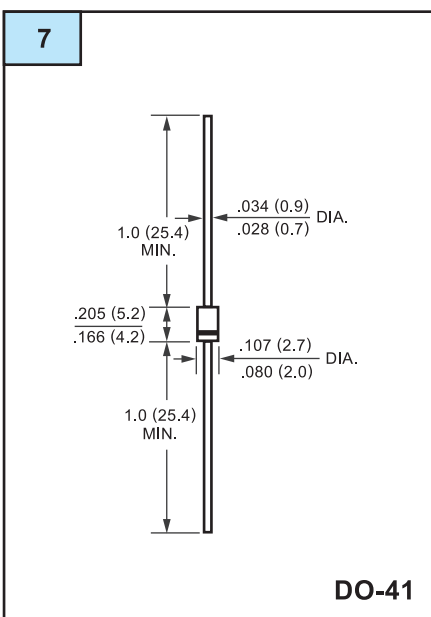

OUTLINE DRAWING

Unit: mm

OUTLINE DRAWING

Unit: mm

OUTLINE DRAWING

Unit: mm

OUTLINE DRAWING

Unit: mm