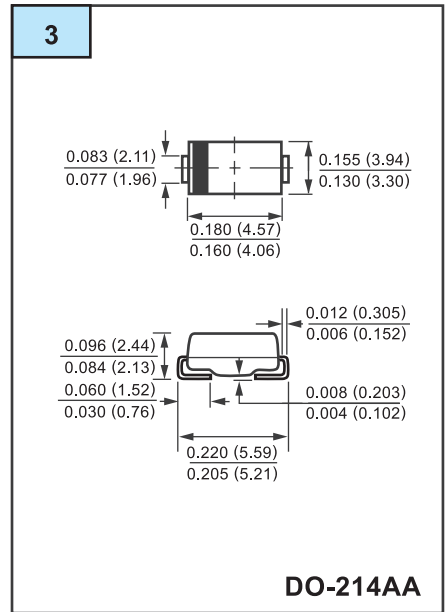

OUTLINE DRAWING

Unit: mm

OUTLINE DRAWING

Unit: mm

OUTLINE DRAWING

Unit: mm

OUTLINE DRAWING

Unit: mm