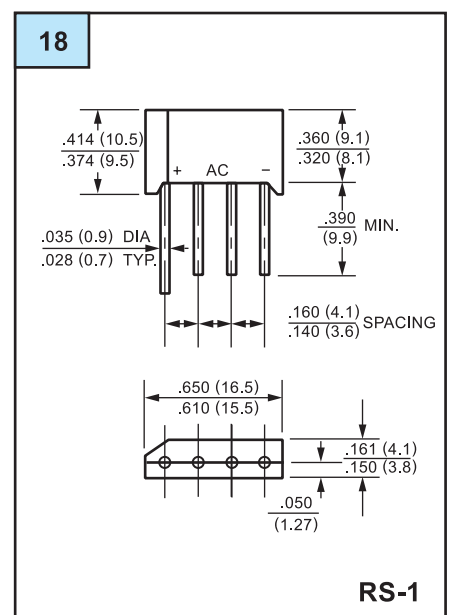

OUTLINE DRAWING

Unit: mm

OUTLINE DRAWING

Unit: mm

OUTLINE DRAWING

Unit: mm

OUTLINE DRAWING

Unit: mm