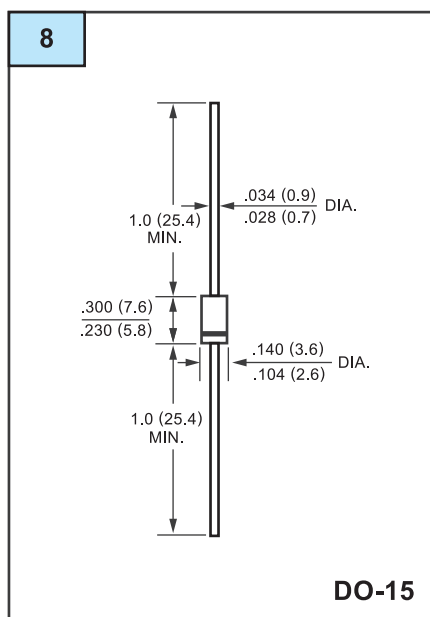

OUTLINE DRAWING

Unit: mm

OUTLINE DRAWING

Unit: mm

OUTLINE DRAWING

Unit: mm

OUTLINE DRAWING

Unit: mm