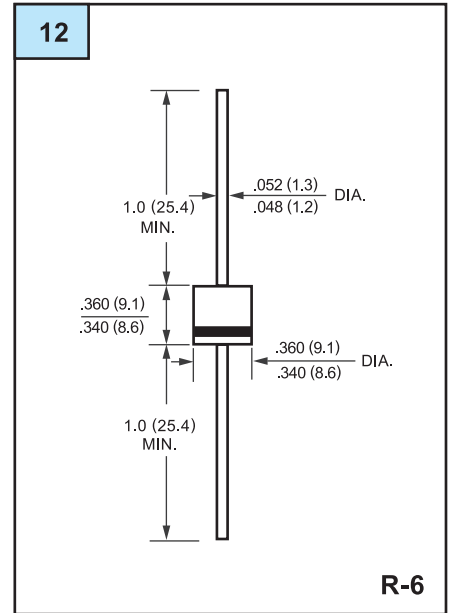

OUTLINE DRAWING

Unit: mm

OUTLINE DRAWING

Unit: mm

OUTLINE DRAWING

Unit: mm

OUTLINE DRAWING

Unit: mm